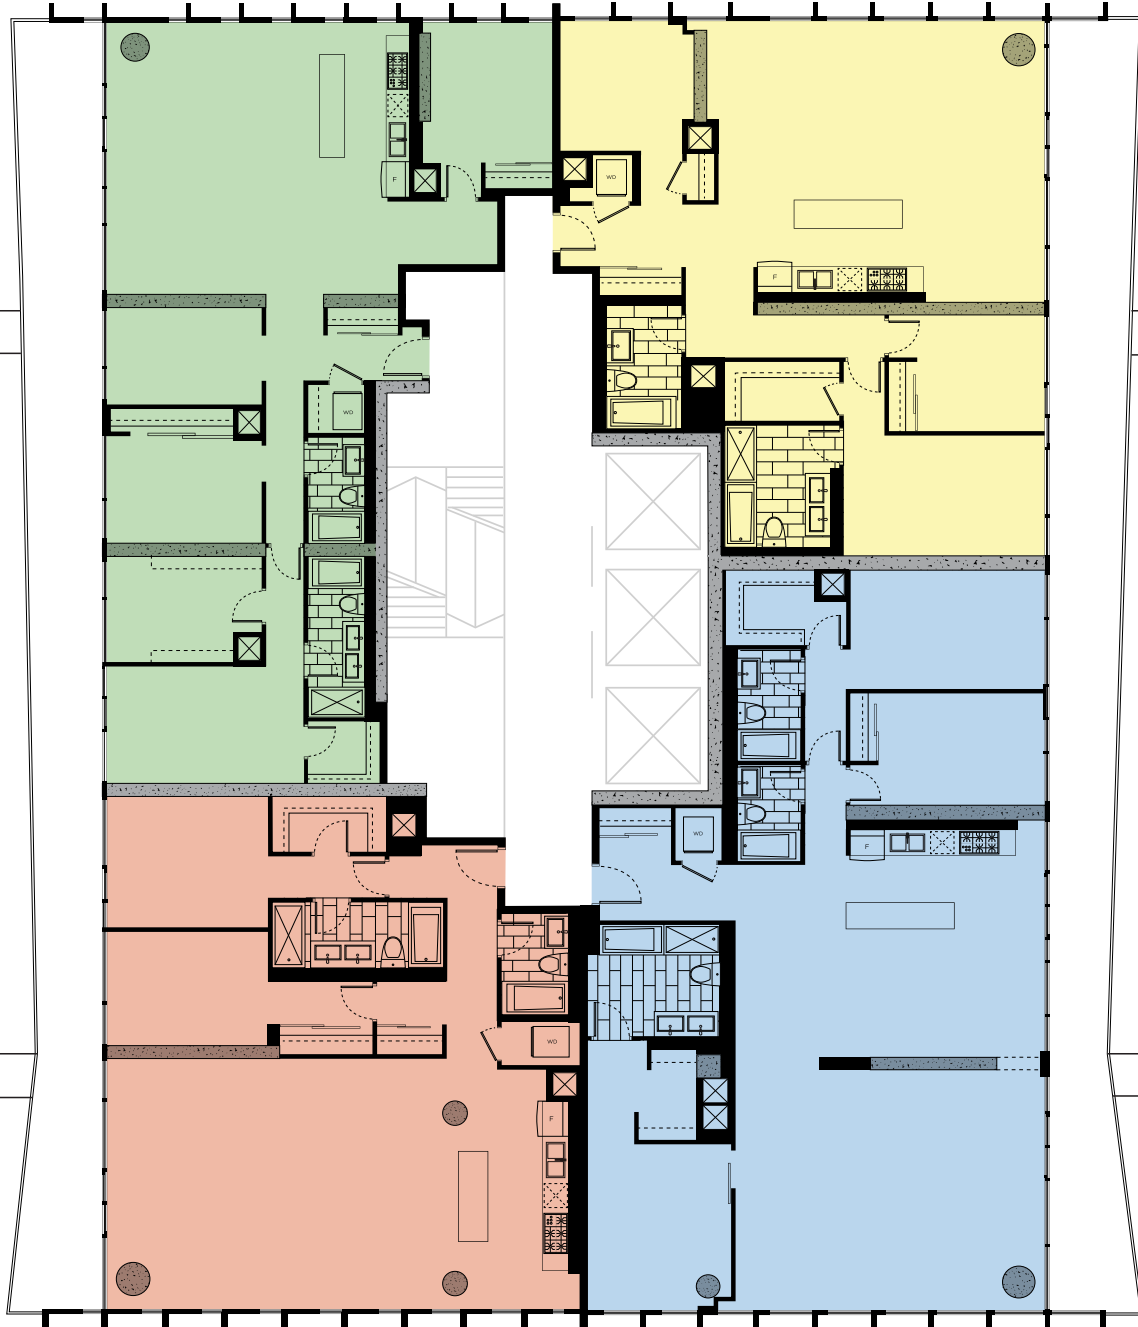

# TELEVISION CITY

one bedroom
  one bedroom + den
  two bedroom
  studio

Window(s), balcony and balcony door may shift in size and/or location. Actual floor area may differ from stated floor area. All prices, sizes and specifications are subject to change without notice. E. &O.E.

## PENTHOUSE COLLECTION

# TELEVISION CITY

CHANNEL PH03  
1,685 SQ.FT.  
3 BD + DEN

CHANNEL PH04  
1,447 SQ.FT.  
2 BD + DEN

CHANNEL PH02  
1,394 SQ.FT.  
2 BD

CHANNEL PH01  
2,010 SQ.FT.  
3 BD

two bedroom
  two bedroom + den
  three bedroom
  three bedroom + den

Window(s), balcony and balcony door may shift in size and/or location. Actual floor area may differ from stated floor area. All prices, sizes and specifications are subject to change without notice. E. &O.E.