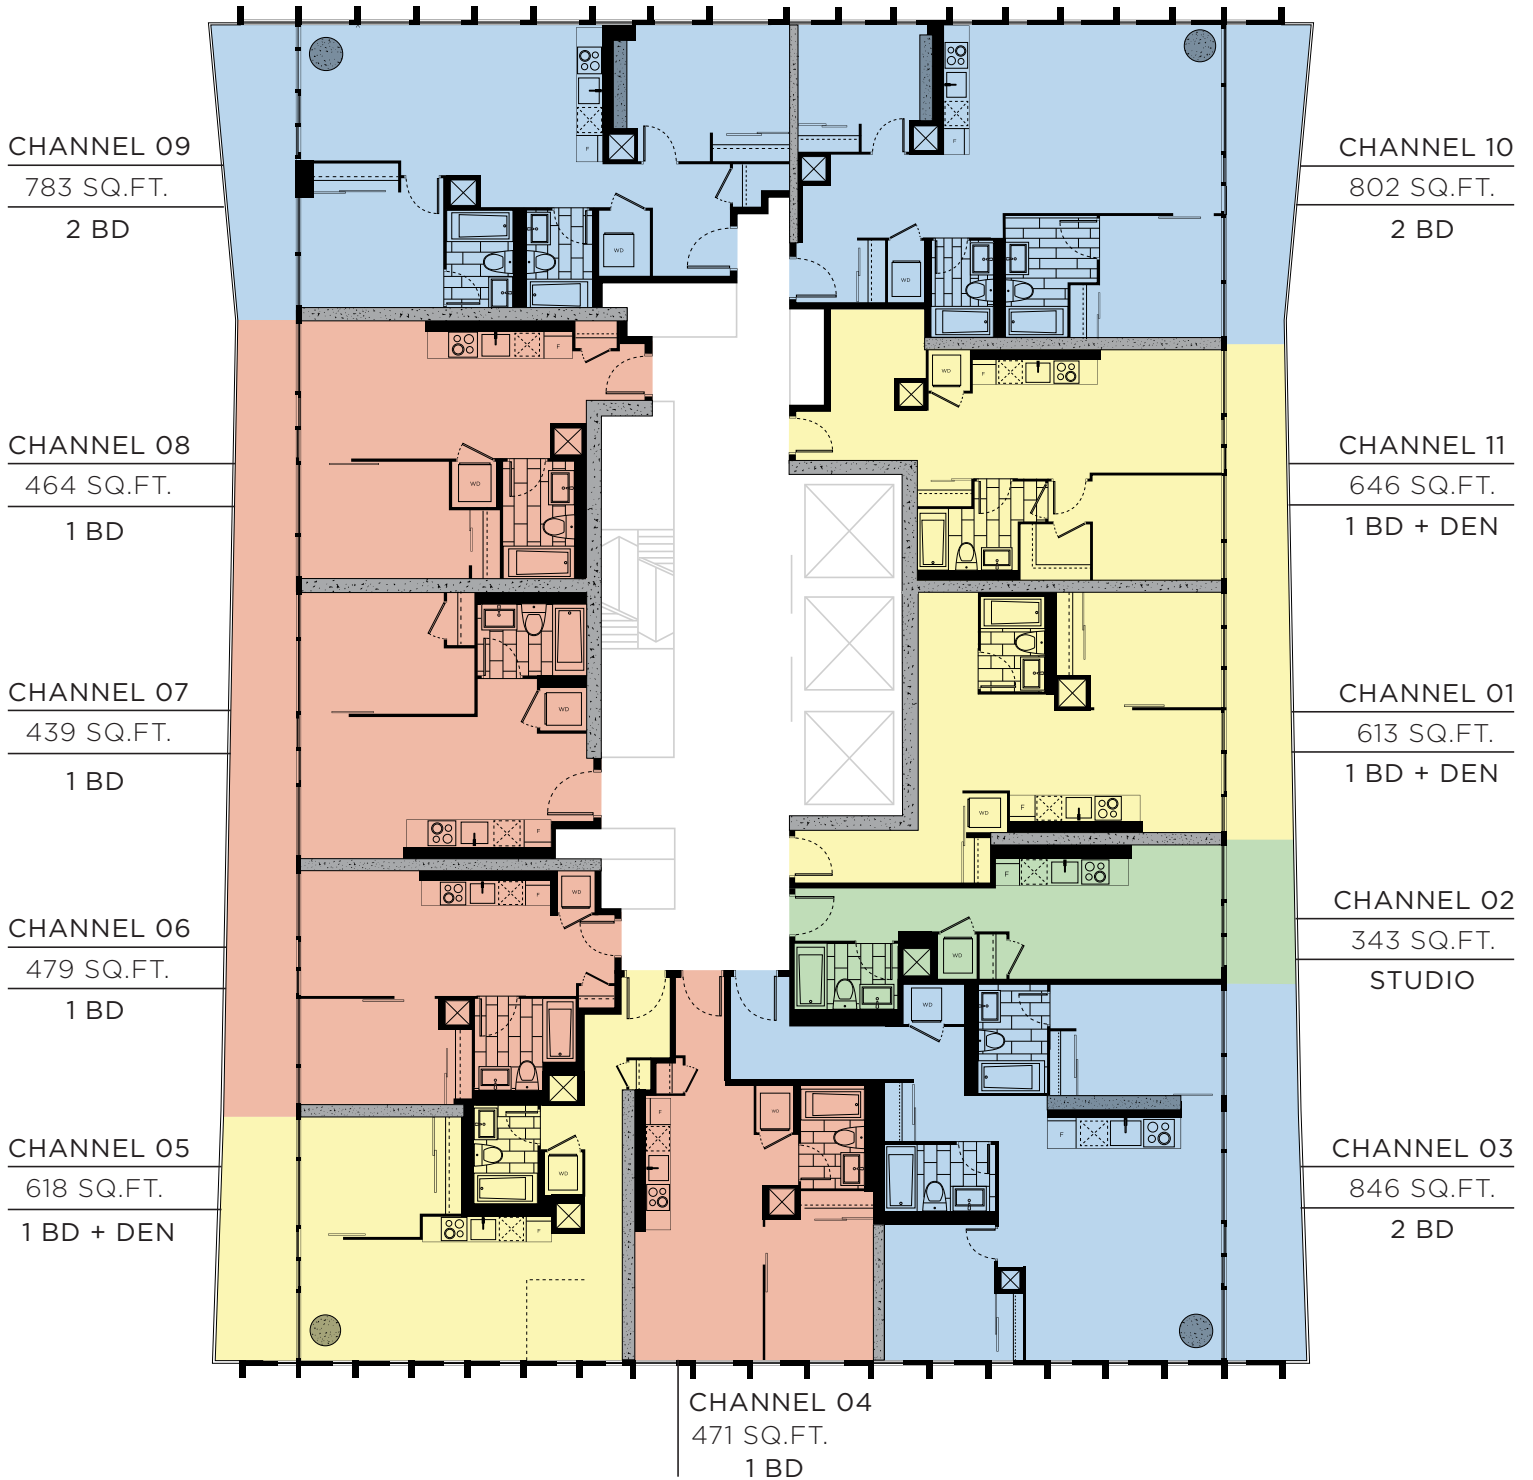

# TYPICAL SUITES

LEVELS 3-30

# TELEVISION CITY

one bedroom
  one bedroom + den
  two bedroom
  studio

Window(s), balcony and balcony door may shift in size and/or location. Actual floor area may differ from stated floor area. All prices, sizes and specifications are subject to change without notice. E. &O.E.

# TYPICAL SUITES

# TELEVISION CITY

CHANNEL PH03  
1,685 SQ.FT.  
3 BD + DEN

CHANNEL PH04  
1,447 SQ.FT.  
2 BD + DEN

CHANNEL PH02  
1,394 SQ.FT.  
2 BD

CHANNEL PH01  
2,010 SQ.FT.  
3 BD

two bedroom
  two bedroom + den
  three bedroom
  three bedroom + den